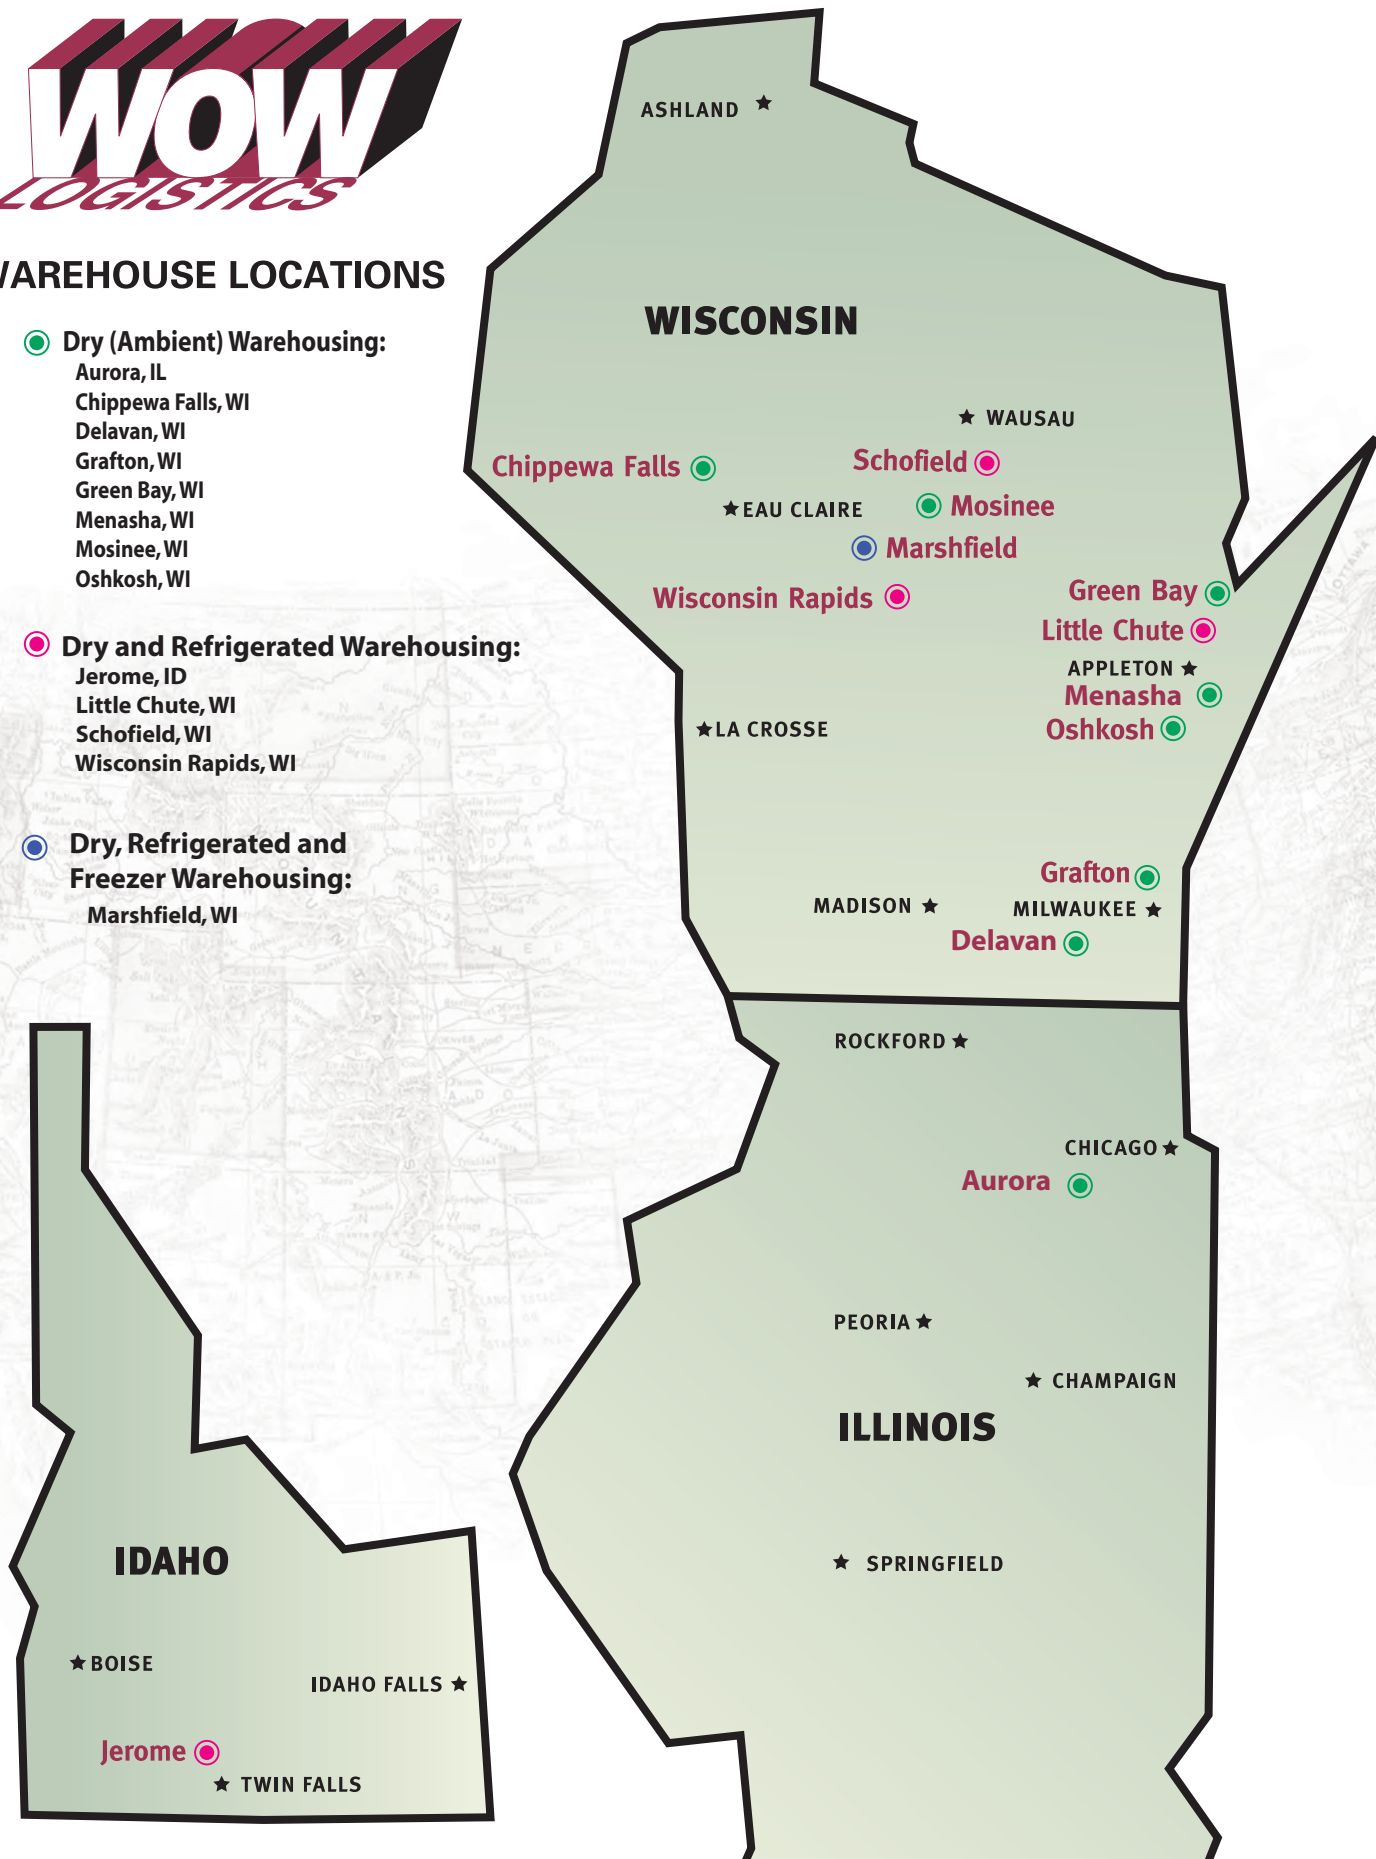

WAREHOUSE LOCATIONS

WAREHOUSE LOCATIONS

● Dry (Ambient) Warehousing:

- Aurora, IL
- Chippewa Falls, WI
- Delavan, WI
- Grafton, WI
- Green Bay, WI
- Menasha, WI
- Mosinee, WI
- Oshkosh, WI

● Dry and Refrigerated Warehousing:

- Jerome, ID
- Little Chute, WI
- Schofield, WI
- Wisconsin Rapids, WI

● Dry, Refrigerated and Freezer Warehousing:

- Marshfield, WI

WOW CORPORATE OFFICES
3040 W. Wisconsin Ave.
Appleton WI 54914

Phone: 800-236-3565
Fax: 920-734-2697
sales@wowlogistics.com